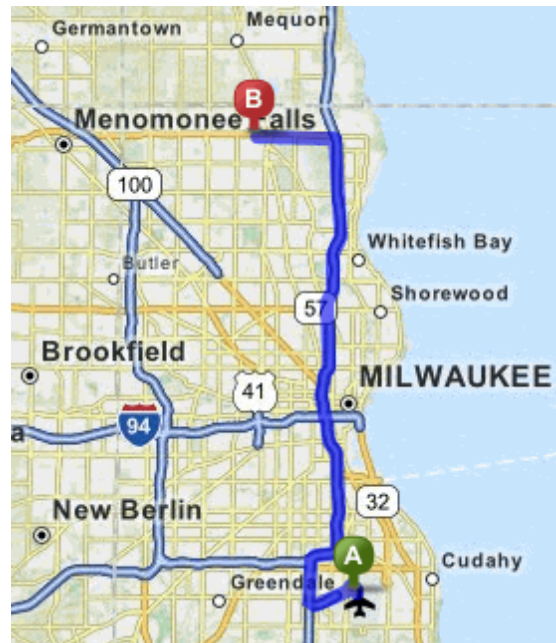

Area Hotels

Four Points Sheraton

8900 N. Kildeer Court
Brown Deer, WI 53209
(414) 355-8585
www.fourpointsmilwaukeeorth.com/

Courtyard by Marriot (Milwaukee North)

5200 W. Brown Deer Road
Brown Deer, WI 53223
(414) 355-7500
www.marriot.com

Hilton Garden Inn

11600 W. Park Place
Milwaukee, WI 53224
(414) 359-9823
www.hiltongardeninn.hilton.com

Driving Directions

From Airport

1. Go west on **Airport Spur/WI-119W**.
2. Follow **I-94 West/US-41 North** toward **I-894 W/Milwaukee**.
3. **Take I-43 North** toward Green Bay.
4. Exit onto **WI-100 W/W Brown Deer Rd** via exit **82B**.
5. 4900 W. Brown Deer Rd is on the right.

Upon Arrival: A representative will meet you in the front lobby. Please plan on arriving 30 minutes prior to class. Due to security measures, you will be required to present photo ID (Driver's License) to obtain a visitor's pass.